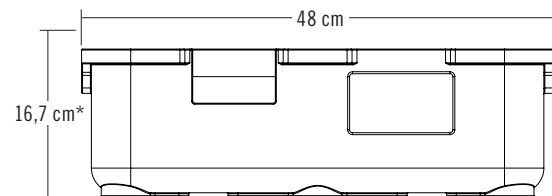

- A. Plate: 19 x 19 x 11 cm
- B. Plate: 21 x 21 x 11 cm
- C. Bottle and Cutlery: 21 x 8,5 x 11 cm
- D. Fruit/Bread: 18 x 8 x 11 cm

* With Lid (Lid Height: 1,7 cm)

2-Compartment Cam GoBox

This 2-compartment box is ideal for delivering a single meal. Each compartment has its own lid to protect temperatures, whether hot or cold.

- A. Plate: 22,6 x 18,3 x 10,9 cm
- B. Plate: 22,6 x 18,3 x 10,9 cm

* With Lid (Lid Height: 2,5 cm)

CODE	DESCRIPTION	DIMENSIONS L x W x H	WEIGHT	CASE KG CUBE (M³)
EPPMD4835	4-Compartment Cam GoBox	48 x 35 x 16,7 cm	400 g	0,41 (0,03)
EPPMDB4428	2-Compartment Cam GoBox	43,7 x 27,6 x 17,5	275	0,27 (0,02)