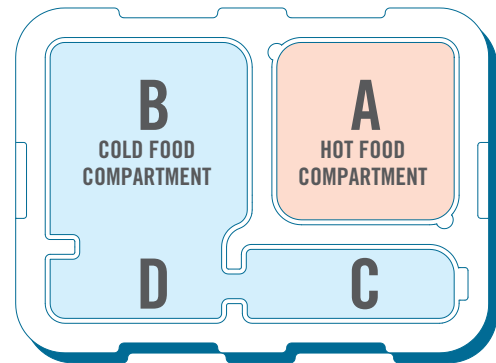

The Solution for Easy Meal Delivery

- ✓ Lightweight, stackable for safe transport and storage.
- ✓ Excellent insulation and temperature retention to keep hot foods hot and cold foods cold.
- ✓ Keeps items separate and in place.
- ✓ Includes built-in menu tag for content identification.
- ✓ Made of expanded polypropylene.
- ✓ 100% recyclable.

CAMBRO
TRUSTED FOR GENERATIONS™

Cam GoBox® Meal Delivery Boxes

TEMPERATURE RETENTION

2+ hours

The insulated compartments keep hot and cold foods separate to maintain safe temperatures. This environmentally friendly polypropylene box has excellent insulation and durability making this an ideal solution for a variety of take away meal options.

- A. Plate: 19 x 19 x 11 cm
- B. Plate: 21 x 21 x 11 cm
- C. Bottle and Cutlery: 21 x 8,5 x 11 cm
- D. Fruit/Bread: 18 x 8 x 11 cm

* With Lid (Lid Height: 1,7 cm)

2-Compartment Cam GoBox

This 2-compartment box is ideal for delivering a single meal. Each compartment has its own lid to protect temperatures, whether hot or cold.

- A. Plate: 22,6 x 18,3 x 10,9 cm
- B. Plate: 22,6 x 18,3 x 10,9 cm

* With Lid (Lid Height: 2,5 cm)

CODE	DESCRIPTION	DIMENSIONS L x W x H	WEIGHT	CASE KG CUBE (M³)
EPPMD4835	4-Compartment Cam GoBox	48 x 35 x 16,7 cm	400 g	0,41 (0,03)
EPPMDB4428	2-Compartment Cam GoBox	43,7 x 27,6 x 17,5	275	0,27 (0,02)