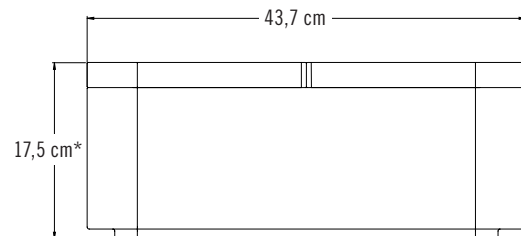

- A. Plate: 19 x 19 x 11 cm
- B. Plate: 21 x 21 x 11 cm
- C. Bottle and Cutlery: 21 x 8,5 x 11 cm
- D. Fruit/Bread: 18 x 8 x 11 cm

* With Lid (Lid Height: 1,7 cm)

2-Compartment Cam GoBox

This 2-compartment box is ideal for delivering a single meal. Each compartment has its own lid to protect temperatures, whether hot or cold.

- A. Plate: 22,6 x 18,3 x 10,9 cm
- B. Plate: 22,6 x 18,3 x 10,9 cm

* With Lid (Lid Height: 2,5 cm)

CODE	DESCRIPTION	DIMENSIONS L x W x H	WEIGHT	CASE KG CUBE (M³)
EPPMD4835	4-Compartment Cam GoBox	48 x 35 x 16,7 cm	400 g	0,41 (0,03)
EPPMDB4428	2-Compartment Cam GoBox	43,7 x 27,6 x 17,5	275	0,27 (0,02)